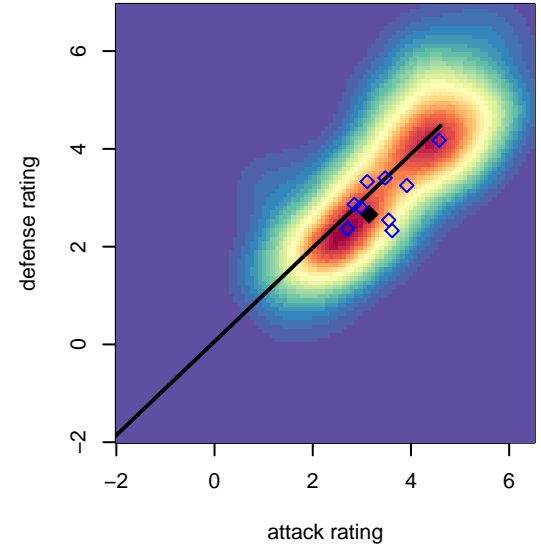

# Capital FC Timbers Red G00

Cascade Futbol Club/Capital FC  
 Salem, OR  
 G00 total strength=1638  
 attack=23.3 defense=14.3  
 spr league = Win OYS G00 Premier

alt names used:  
 Capital FC Timbers 00G A. Anaya  
 Capital FC Timbers 00G A. Anaya

Venues played:  
 2016 Win OYS G00 Premier  
 2016 OYS State Cup G00

**Capital FC Timbers Red G00**  
 Dots are actual minus expected GF (blue circles) and GA (red triangles).  
 Blue line is smoothed change in attack strength. Red is smoothed change in defense strength.

**attack and defense variance (black dot)  
relative to other teams  
and top 10 in region**

**attack and defense rating  
relative to others at age  
and all opponents in last 13 months**

**attack and defense rating  
relative to others at age  
and all opponents in last 13 months**

**Performance relative to 13 month average**

**Performance relative to 13 month average**

Distribution of opponents  
 Red = Lose zone, Blue = Win zone, Green = Even  
 Black line separates win/lose zones