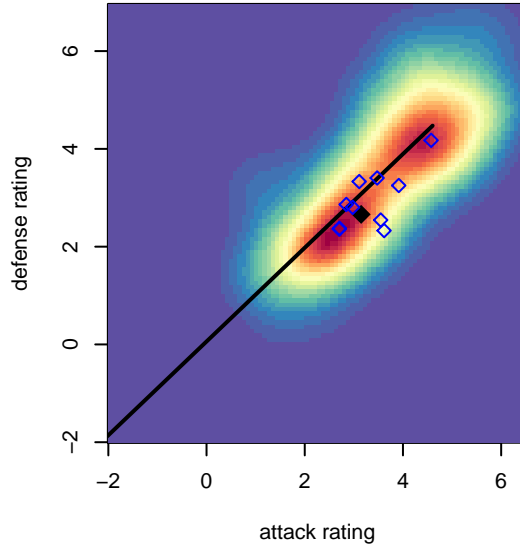

# Capital FC Timbers Red G00

Cascade Futbol Club/Capital FC  
 Salem, OR  
 G00 total strength=1638  
 attack=23.3 defense=14.3  
 spr league = Win OYS G00 Premier

alt names used:  
 Capital FC Timbers 00G A. Anaya  
 Capital FC Timbers 00G A. Anaya

Venues played:  
 2016 Win OYS G00 Premier  
 2016 OYS State Cup G00

**Capital FC Timbers Red G00**  
 Dots are actual minus expected GF (blue circles) and GA (red triangles).  
 Blue line is smoothed change in attack strength. Red is smoothed change in defense strength.

**attack and defense variance (black dot)  
relative to other teams  
and top 10 in region**

**attack and defense rating  
relative to others at age  
and all opponents in last 13 months**

**attack and defense rating  
relative to others at age  
and all opponents in last 13 months**

**Performance relative to 13 month average**

**Performance relative to 13 month average**

Distribution of opponents  
 Red = Lose zone, Blue = Win zone, Green = Even  
 Black line separates win/lose zones