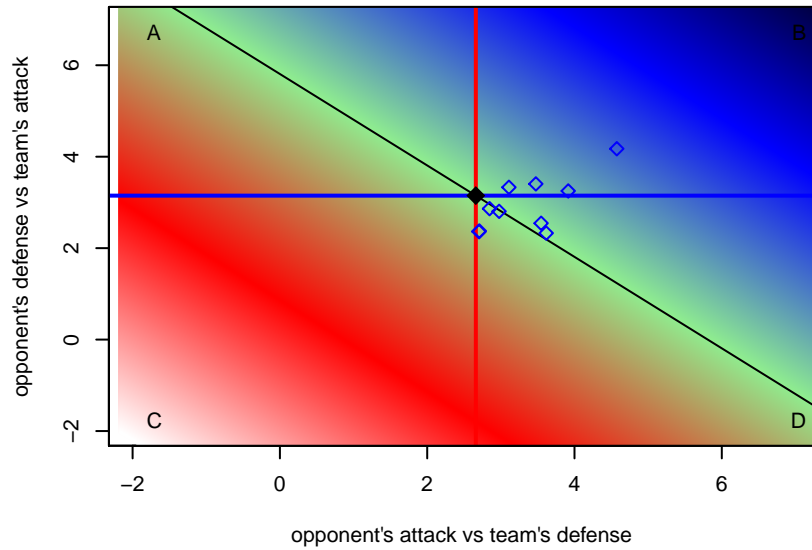

Venues played:  
 2016 Win OYS G00 Premier  
 2016 OYS State Cup G00

**Capital FC Timbers Red G00**  
 Dots are actual minus expected GF (blue circles) and GA (red triangles).  
 Blue line is smoothed change in attack strength. Red is smoothed change in defense strength.

**attack and defense variance (black dot)  
relative to other teams  
and top 10 in region**

**attack and defense rating  
relative to others at age  
and all opponents in last 13 months**

**attack and defense rating  
relative to others at age  
and all opponents in last 13 months**

**Performance relative to 13 month average**

**Performance relative to 13 month average**

Distribution of opponents  
 Red = Lose zone, Blue = Win zone, Green = Even  
 Black line separates win/lose zones